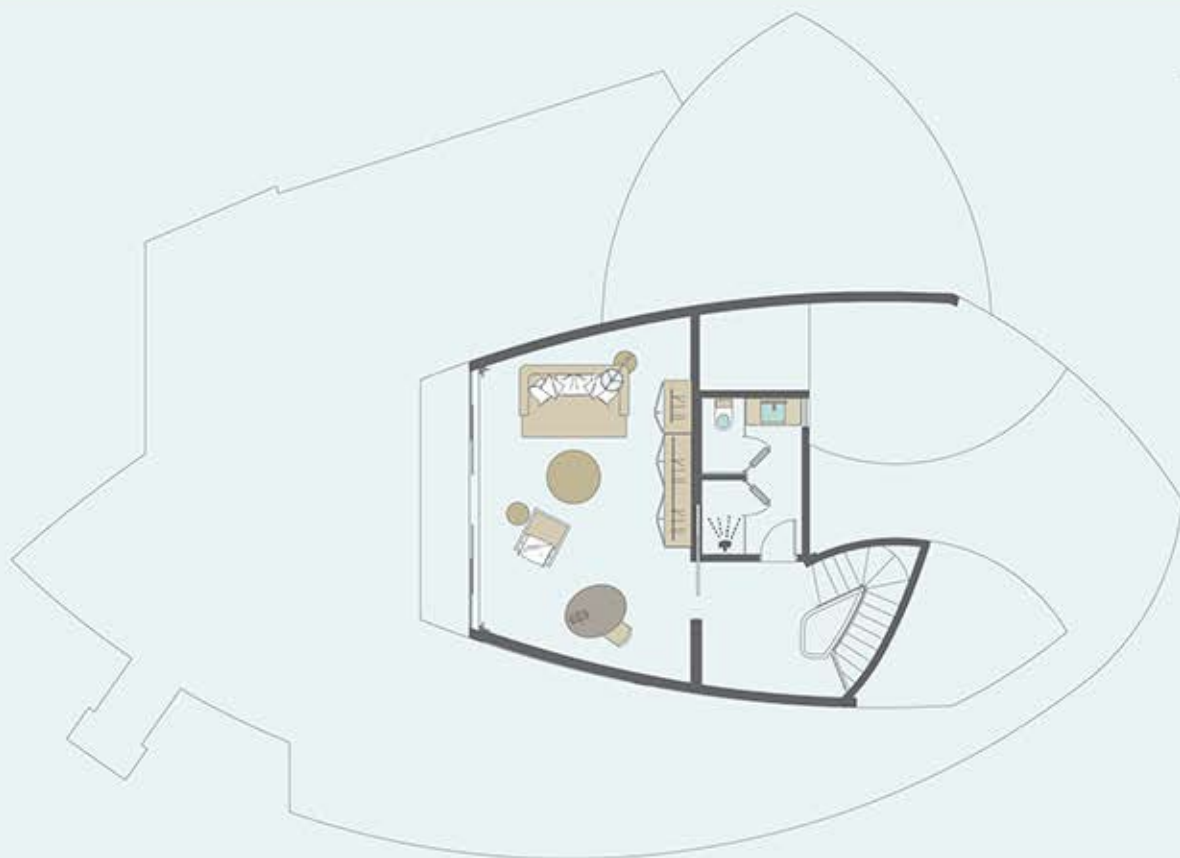

DUPLEX WATER VILLA

TOP FLOOR

GROUND FLOOR

DUPLEX WATER VILLA

3,379sq ft

314 sq m