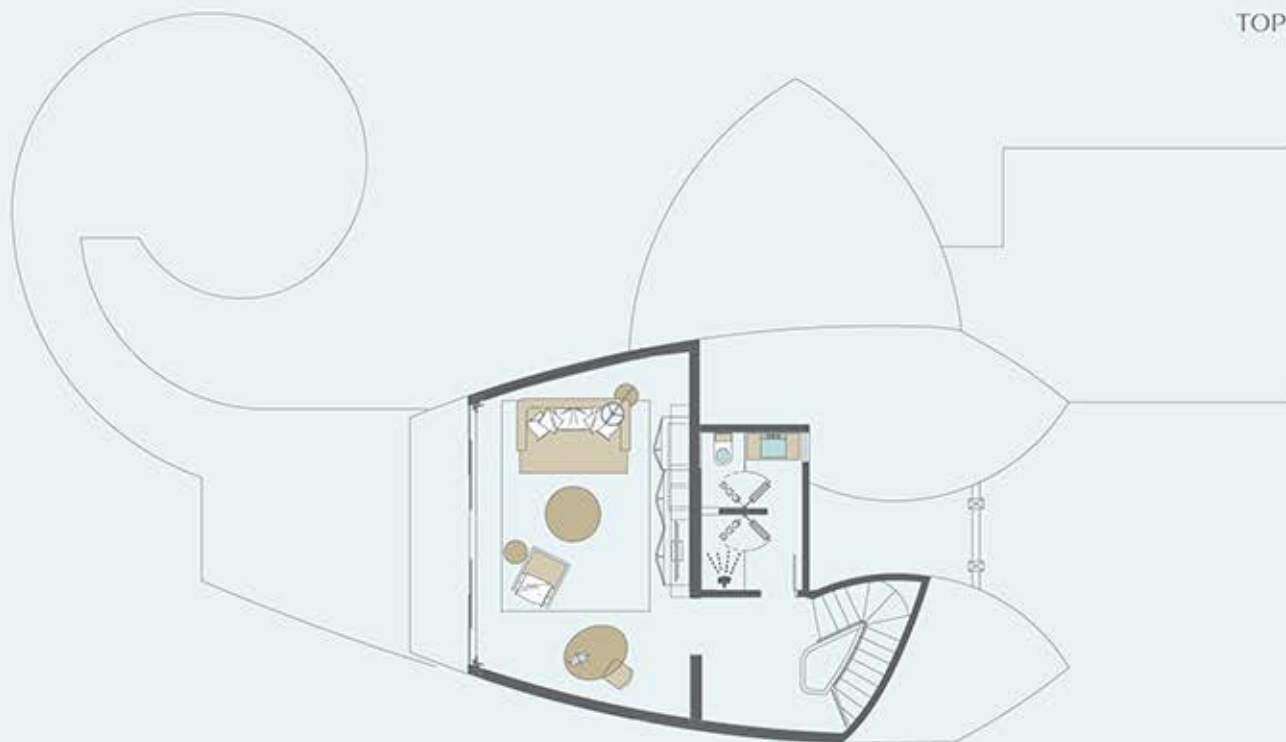

DUPLEX BEACH VILLA

TOP FLOOR

← Beach Access

GROUND FLOOR

DUPLEX BEACH VILLA

3,347 sq ft

311 sq m